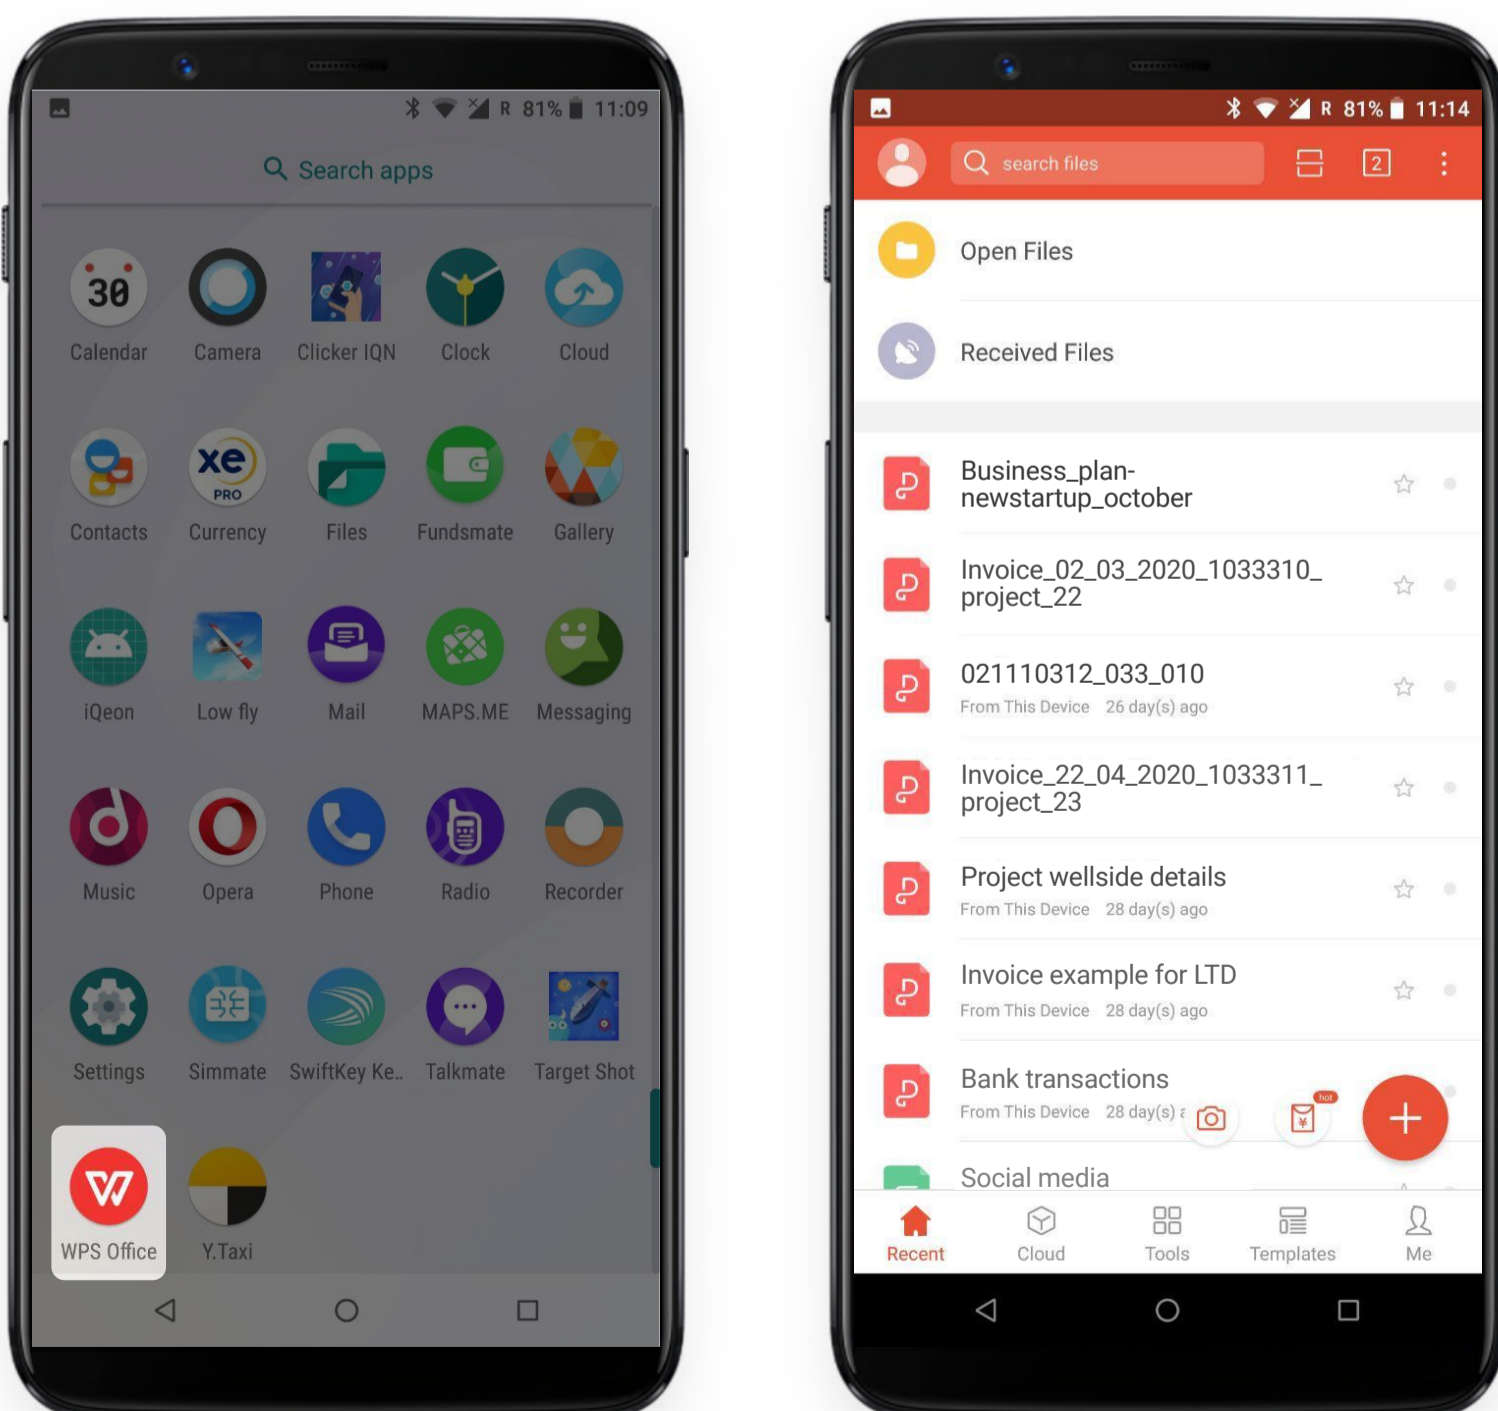

OFFICE

WPS Office is already installed in the standard set of applications. It fully meets the user needs in working with documentation. The well-designed reading mode of WPS Office enables searching in document and rearrange the document according to the aspect ratio, making it more comfortable and convenient for you to read. The application also make easy the editing and transfer of documents.